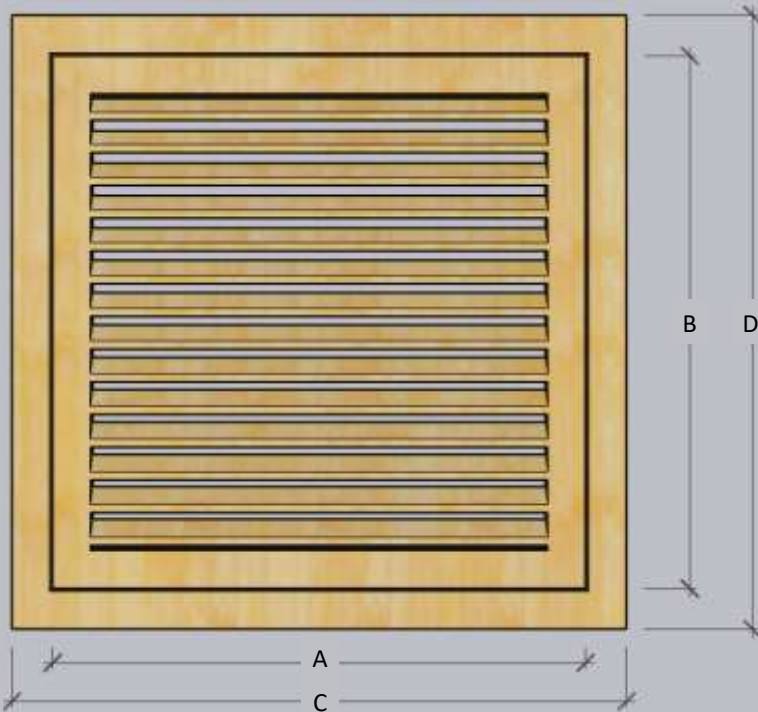

36x14 Wood Return Air Filter Grille

A Filter Width	36"
B Filter Height	14"
C Outside Width	40 1/2"
D Outside Height	18 1/2"
Outside Thickness (without applique)	3/4"
Rough Opening Width (minimum—maximum)	36 1/4" - 39"
Rough Opening Height (minimum—maximum)	14 1/4" - 17"
Hinge Location	Side (reversible)
Free Area	2.341 SF / 66.9%

EDGE OPTIONS

Ogee Applique Option

Ogee Edge Option

Quarter Round Edge Option

Standard Square Edge

Cutaway Detail

* Delete Filter Housing Option Available