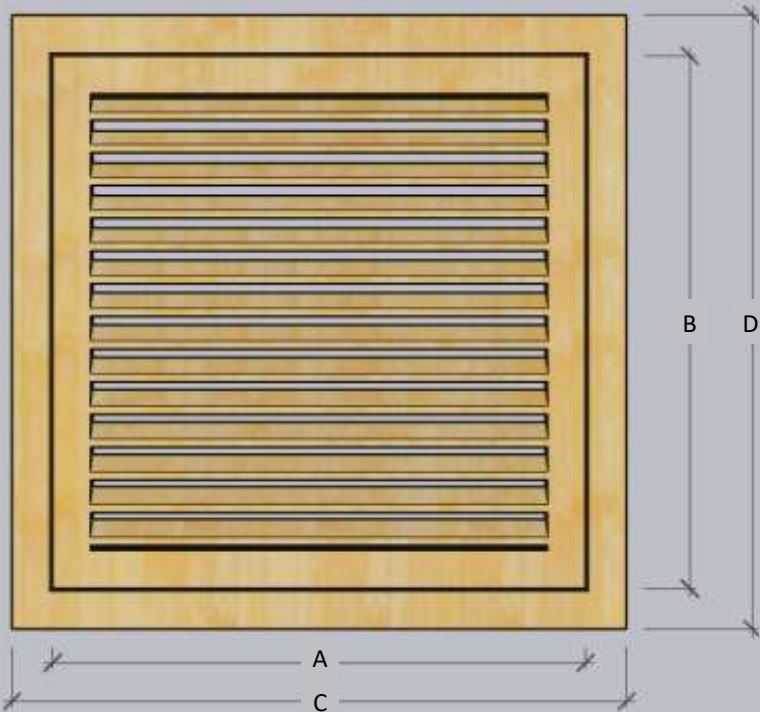

16x36 Wood Return Air Filter Grille

A Filter Width	16"
B Filter Height	36"
C Outside Width	20 1/2"
D Outside Height	40 1/2"
Outside Thickness (without applique)	3/4"
Rough Opening Width (minimum—maximum)	16 1/4" - 19"
Rough Opening Height (minimum—maximum)	36 1/4" - 39"
Hinge Location	Side (reversible)
Free Area	2.798 SF / 69.9%

EDGE OPTIONS

Ogee Applique Option

Ogee Edge Option

Quarter Round Edge Option

Standard Square Edge

Cutaway Detail

* Delete Filter Housing Option Available