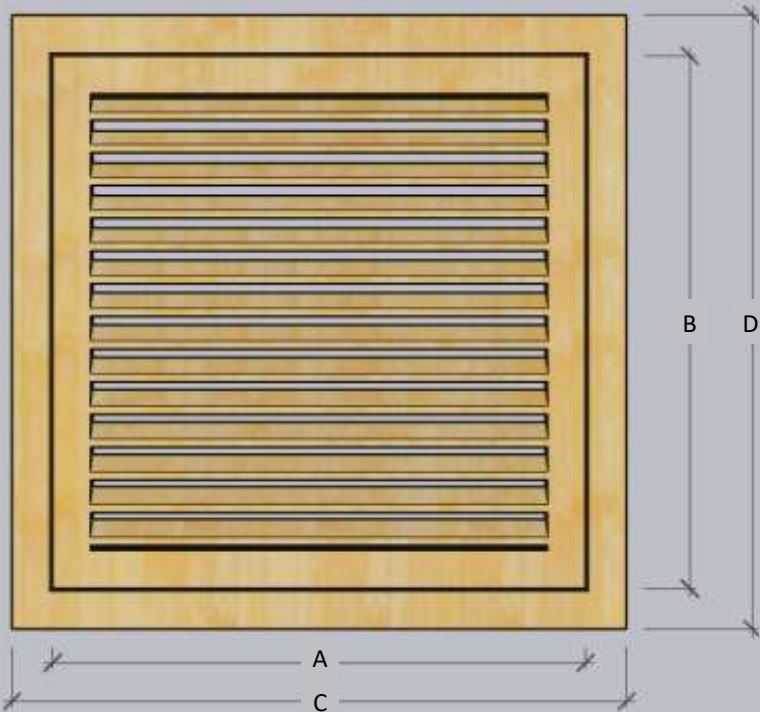

# 16x24 Wood Return Air Filter Grille

A Filter Width	16"
B Filter Height	24"
C Outside Width	20 1/2"
D Outside Height	28 1/2"
Outside Thickness (without applique)	3/4"
Rough Opening Width (minimum—maximum)	16 1/4" - 19"
Rough Opening Height (minimum—maximum)	24 1/4" - 27"
Hinge Location	Side (reversible)
Free Area	1.829 SF / 68.6%

## EDGE OPTIONS

Ogee Applique Option

Ogee Edge Option

Quarter Round Edge Option

Standard Square Edge