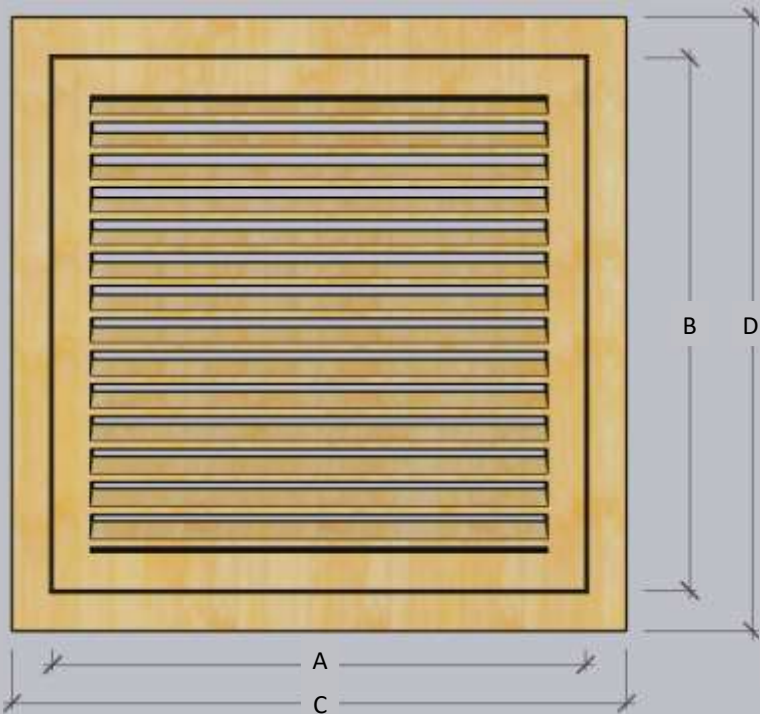

14x12 Wood Return Air Filter Grille

A Filter Width	14"
B Filter Height	12"
C Outside Width	18 1/2"
D Outside Height	16 1/2"
Outside Thickness (without applique)	3/4"
Rough Opening Width (minimum—maximum)	14 1/4" - 17"
Rough Opening Height (minimum—maximum)	12 1/4" - 15"
Hinge Location	Side (reversible)
Free Area	0.749 SF / 64.20%

EDGE OPTIONS

Ogee Applique Option

Ogee Edge Option

Quarter Round Edge Option

Standard Square Edge

Cutaway Detail

* Delete Filter Housing Option Available