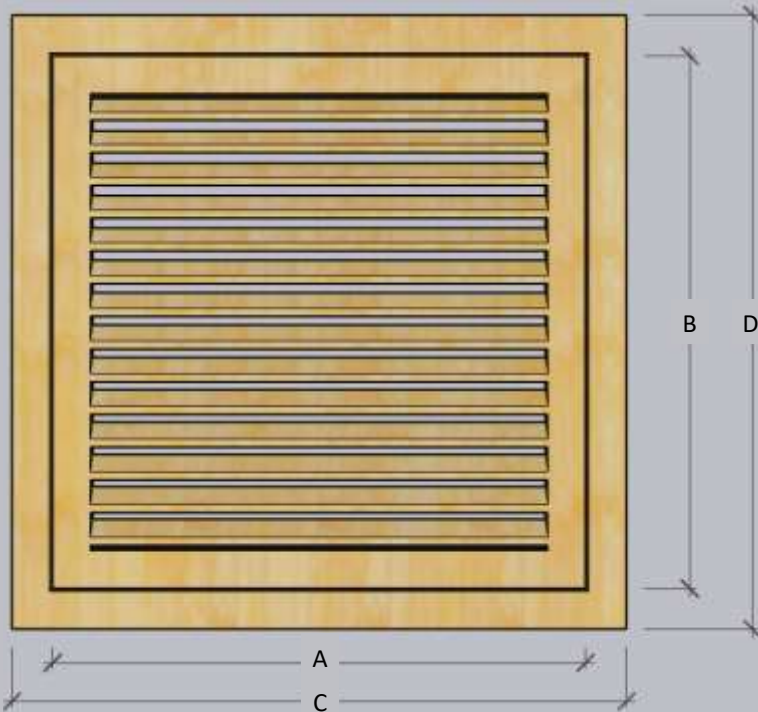

12x24 Wood Return Air Filter Grille

A Filter Width	12"
B Filter Height	24"
C Outside Width	16 1/2"
D Outside Height	28 1/2"
Outside Thickness (without applique)	3/4"
Rough Opening Width (minimum—maximum)	12 1/4" - 15"
Rough Opening Height (minimum—maximum)	24 1/4" - 27"
Hinge Location	Side (reversible)
Free Area	1.357 SF / 67.80%

EDGE OPTIONS

Ogee Applique Option

Ogee Edge Option

Quarter Round Edge Option

Standard Square Edge

Cutaway Detail

* Delete Filter Housing Option Available